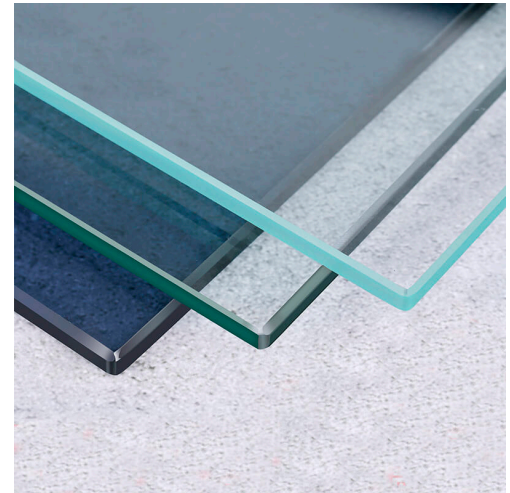

6MM & ABOVE RECOMMENDED

EDGEWORK & CORNER
PROCESSING

POLISH, BEVEL & RADIUS CORNERS

AVAILABLE IN DIFFERENT
COLOURS & TINTS

CLEAR, LOW IRON, GREY, BRONZE

COME VISIT OUR CRANBOURNE SHOWROOM TO SEE
OUR LARGE RANGE OF SAMPLES ON DISPLAY