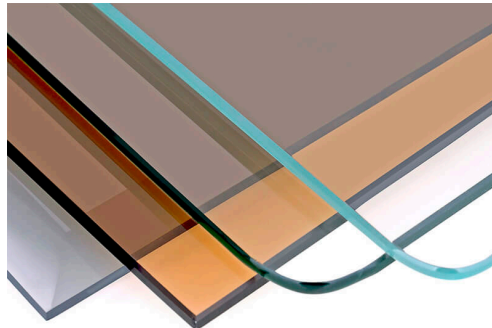

6MM & ABOVE RECOMMENDED

EDGEWORK & CORNER
PROCESSING

POLISH, BEVEL & RADIUS CORNERS

AVAILABLE IN DIFFERENT
COLOURS & TINTS

CLEAR, LOW IRON, GREY, BRONZE

COME VISIT OUR CRANBOURNE SHOWROOM TO SEE
OUR LARGE RANGE OF SAMPLES ON DISPLAY