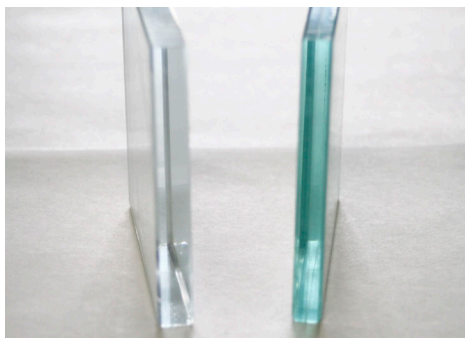

EXTENSIVE COLOUR RANGE

UTILISING THE FULL DULUX COLOUR
PALETTE FOR THOUSANDS OF OPTIONS

SPECIALTY FINISHES

FOR EXOTIC SPLASHBACKS WE OFFER
METALLIC COLOURS, MIRROR FINISHES,
3D EFFECTS, PRINTED IMAGES & MORE

**MIRRORSTAR
SPLASHBACKS**

**PRINTED IMAGE
SPLASHBACKS**

**3D EFFECTS
SPLASHBACKS**

LOW IRON (STARPHIRE) GLASS
CRYSTAL CLEAR FOR TRUE COLOUR APPEARANCE

UNLIMITED COLOUR OPTIONS
WITH THE FULL RANGE OF DULUX COLOURS