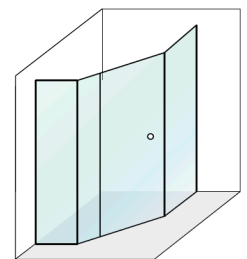

Budget Glass

SEMI-FRAMELESS SHOWER SCREEN PANELS

GRADE A SAFETY GLASS

6MM TOUGHENED SAFETY GLASS
FOR FRONT & RETURN PANELS

LEAK-RESTISTANT

UTILISES OVERLAPPING PANELS
WITH MAGNETIC SEALING DOOR &
PLASTIC BOTTOM SPLASH GUARD

SEMI-FRAMELESS DESIGN

SLIMLINE & ATTRACTIVE DESIGN
WITH MINIMAL FRAMEWORK

PIVOTING DOOR PANEL

THE OVERLAPPING DOOR PANEL
IS EASY TO OPEN AND CLOSE WITH
EITHER LEFT OR RIGHT OPENING

03 5996 3038

88 Camms Road, Cranbourne VIC 3977

www.budgetglasscranbourne.com

budgetglass@live.com

Budget Glass

SEMI-FRAMELESS SHOWER SCREEN PANELS

**NEW ATTRACTIVE & MODERN
MATT BLACK FRAME COLOUR**

**AVAILABLE IN A
RANGE OF COLOURS**

MULTIPLE CONFIGURATIONS

**FINGER PULL HANDLE
EASY TO USE WITH GRIP KNOB**

**ADJUSTABLE PIVOT POINT
WITH COLOUR MATCHED PIVOT PATCH**

03 5996 3038

88 Camms Road, Cranbourne VIC 3977

www.budgetglasscranbourne.com

budgetglass@live.com