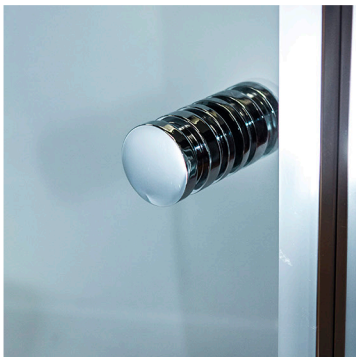

Budget Glass

SEMI-FRAMELESS SHOWER SCREEN PANELS

GRADE A SAFETY GLASS

6MM TOUGHENED SAFETY GLASS
FOR FRONT & RETURN PANELS

LEAK-RESTISTANT

UTILISES OVERLAPPING PANELS
WITH MAGNETIC SEALING DOOR &
PLASTIC BOTTOM SPLASH GUARD

www.budgetglasscranbourne.com

budgetglass@live.com

Budget Glass

SEMI-FRAMELESS SHOWER SCREEN PANELS

**NEW ATTRACTIVE & MODERN
MATT BLACK FRAME COLOUR**

**AVAILABLE IN A
RANGE OF COLOURS**

MULTIPLE CONFIGURATIONS