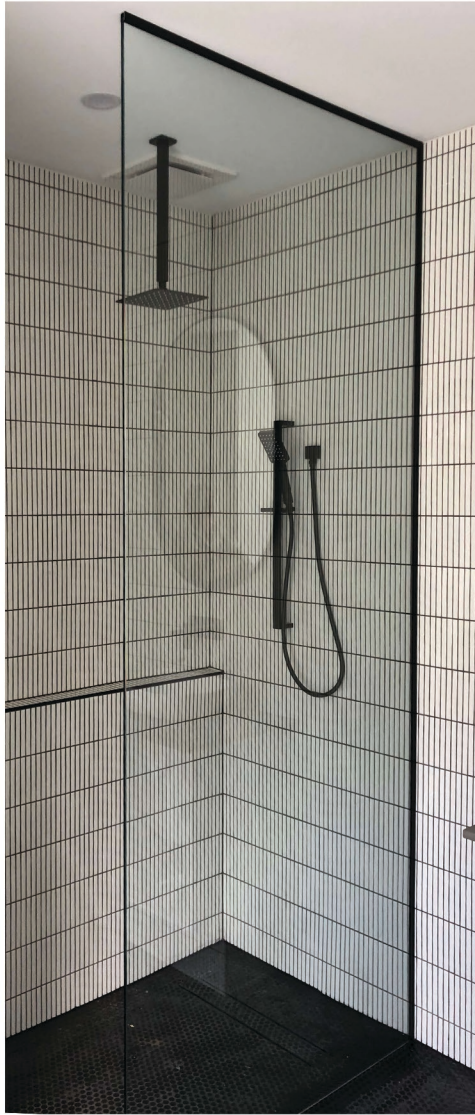

**Budget Glass
Freestanding
Shower Screens**